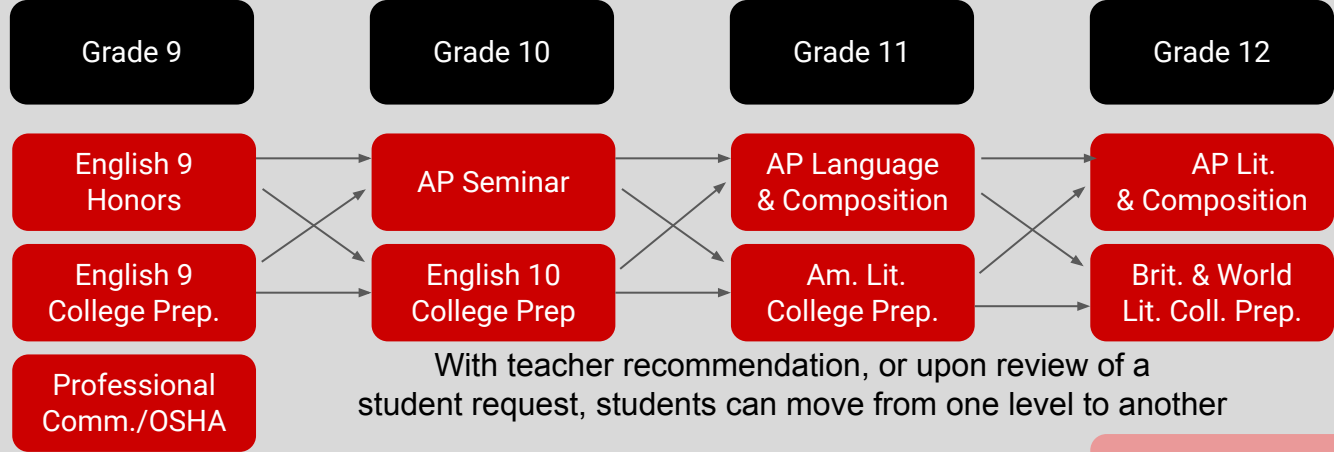

TYPICAL ENGLISH PATHWAYS

- Electives open to all grade levels
- One-half credit each

- Senior elective, open to any student
- Three URI college credits earned